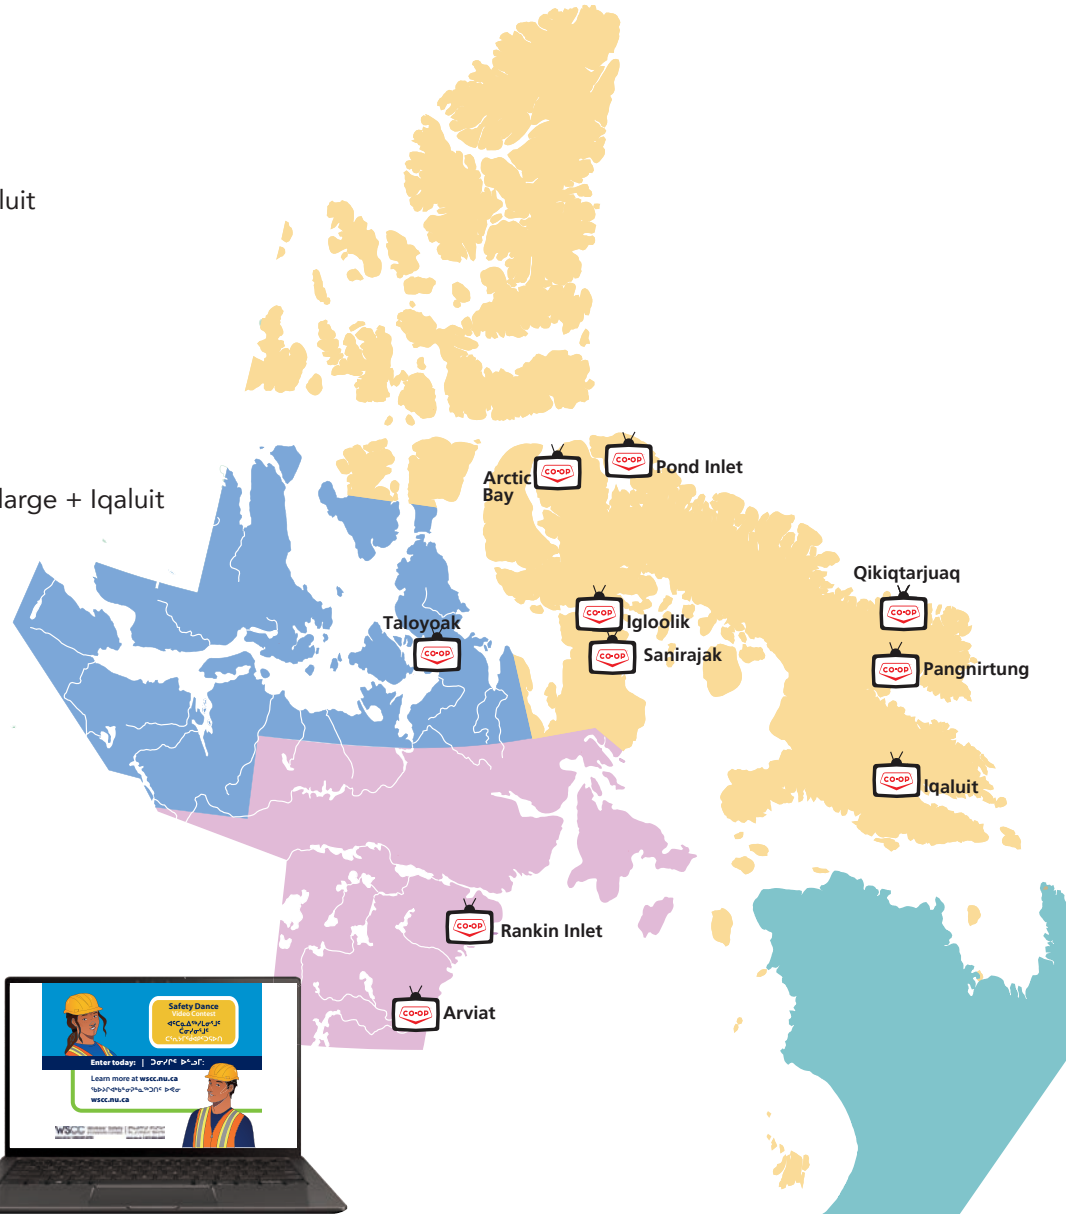

Basic Rates

Arctic Co-op's Cable TV ads

RATES BY COMMUNITY

Small community	\$48/week
Large community	\$78/week
Iqaluit	\$157/week

Booking deadline: Tuesday 10 am

- 10" x 7.5" (1024 x 768 pixels)
Standard size ppt
- Rates based per screen/week
- Ads run 24/7 in rotation

Baffin – South
2x large + Iqaluit
Total = \$313

Baffin – North
4x small
Total = \$192

Nunavut wide
5x small + 4x large + Iqaluit
Total = \$709

SAMPLES